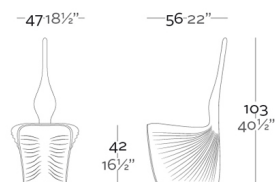

#### Weight

7 Kg

BIOPHILIA Chair  
BIOPHILIA Silla