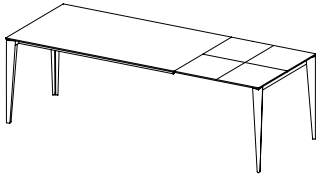

# Dom

**Dimensioni** - Dimensions - Dimensions - Abmessungen - Dimensiones - РАЗМЕРЫ

Art. **42.63**  
cm.120x80x H.75 chiuso / closed  
cm.180x80x H.75 aperto / open

posti/seats

Art. **42.65**  
cm.160x90x H.75 chiuso / closed  
cm.200x90x H.75 semi aperto / half open  
cm.240x90x H.75 aperto / open

posti/seats

Art. **42.64**  
cm.140x90x H.75 chiuso / closed  
cm.180x90x H.75 semi aperto / half open  
cm.220x90x H.75 aperto / open

Art. **42.66**  
cm.190x90x H.75 chiuso / closed  
cm.230x90x H.75 semi aperto / half open  
cm.270x90x H.75 aperto / open