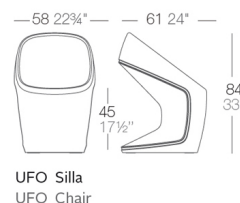

UFO Silla
UFO Chair

LED RGBW

Ref. 63004L

Mobiliario con iluminación interior mediante tecnología LED RGBW y mando a distancia para cambiar de color. Solo disponible en acabado hielo mate.

LED RGBW DMX

Ref. 63004D

Mobiliario con iluminación interior mediante tecnología LED RGBW y mando a distancia para cambiar de color. Controlado también por DMX-1024 (wireless),

LED RGBW BATERIA

Ref. 63004Y

Mobiliario con iluminación interior mediante tecnología LED RGBW, alimentado por una batería. Se incluye mando a distancia para cambiar de color y cargador. Solo disponible en acabado hielo mate.

COLOR

BASIC

LACQUERED /
LACADO

LUZ