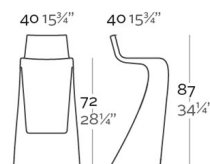

WING Bar Stool
WING Taburete Alto

LED RGBW

Ref. 53031L

Mobiliario con iluminación interior mediante tecnología LED RGBW y mando a distancia para cambiar de color. Solo disponible en acabado hielo mate.

LED RGBW DMX

Ref. 53031D

Mobiliario con iluminación interior mediante tecnología LED RGBW y mando a distancia para cambiar de color. Controlado también por DMX-1024 (wireless),

LED RGBW BATERIA

Ref. 53031Y

Mobiliario con iluminación interior mediante tecnología LED RGBW, alimentado por una batería. Se incluye mando a distancia para cambiar de color y cargador. Solo disponible en acabado hielo mate.

COLOR

BASIC

LACQUERED /
LACADO

LUZ